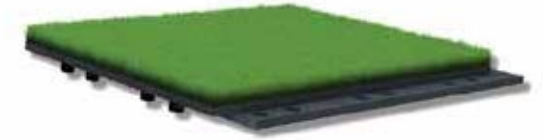

EASYFIELD BY FIELDTURF