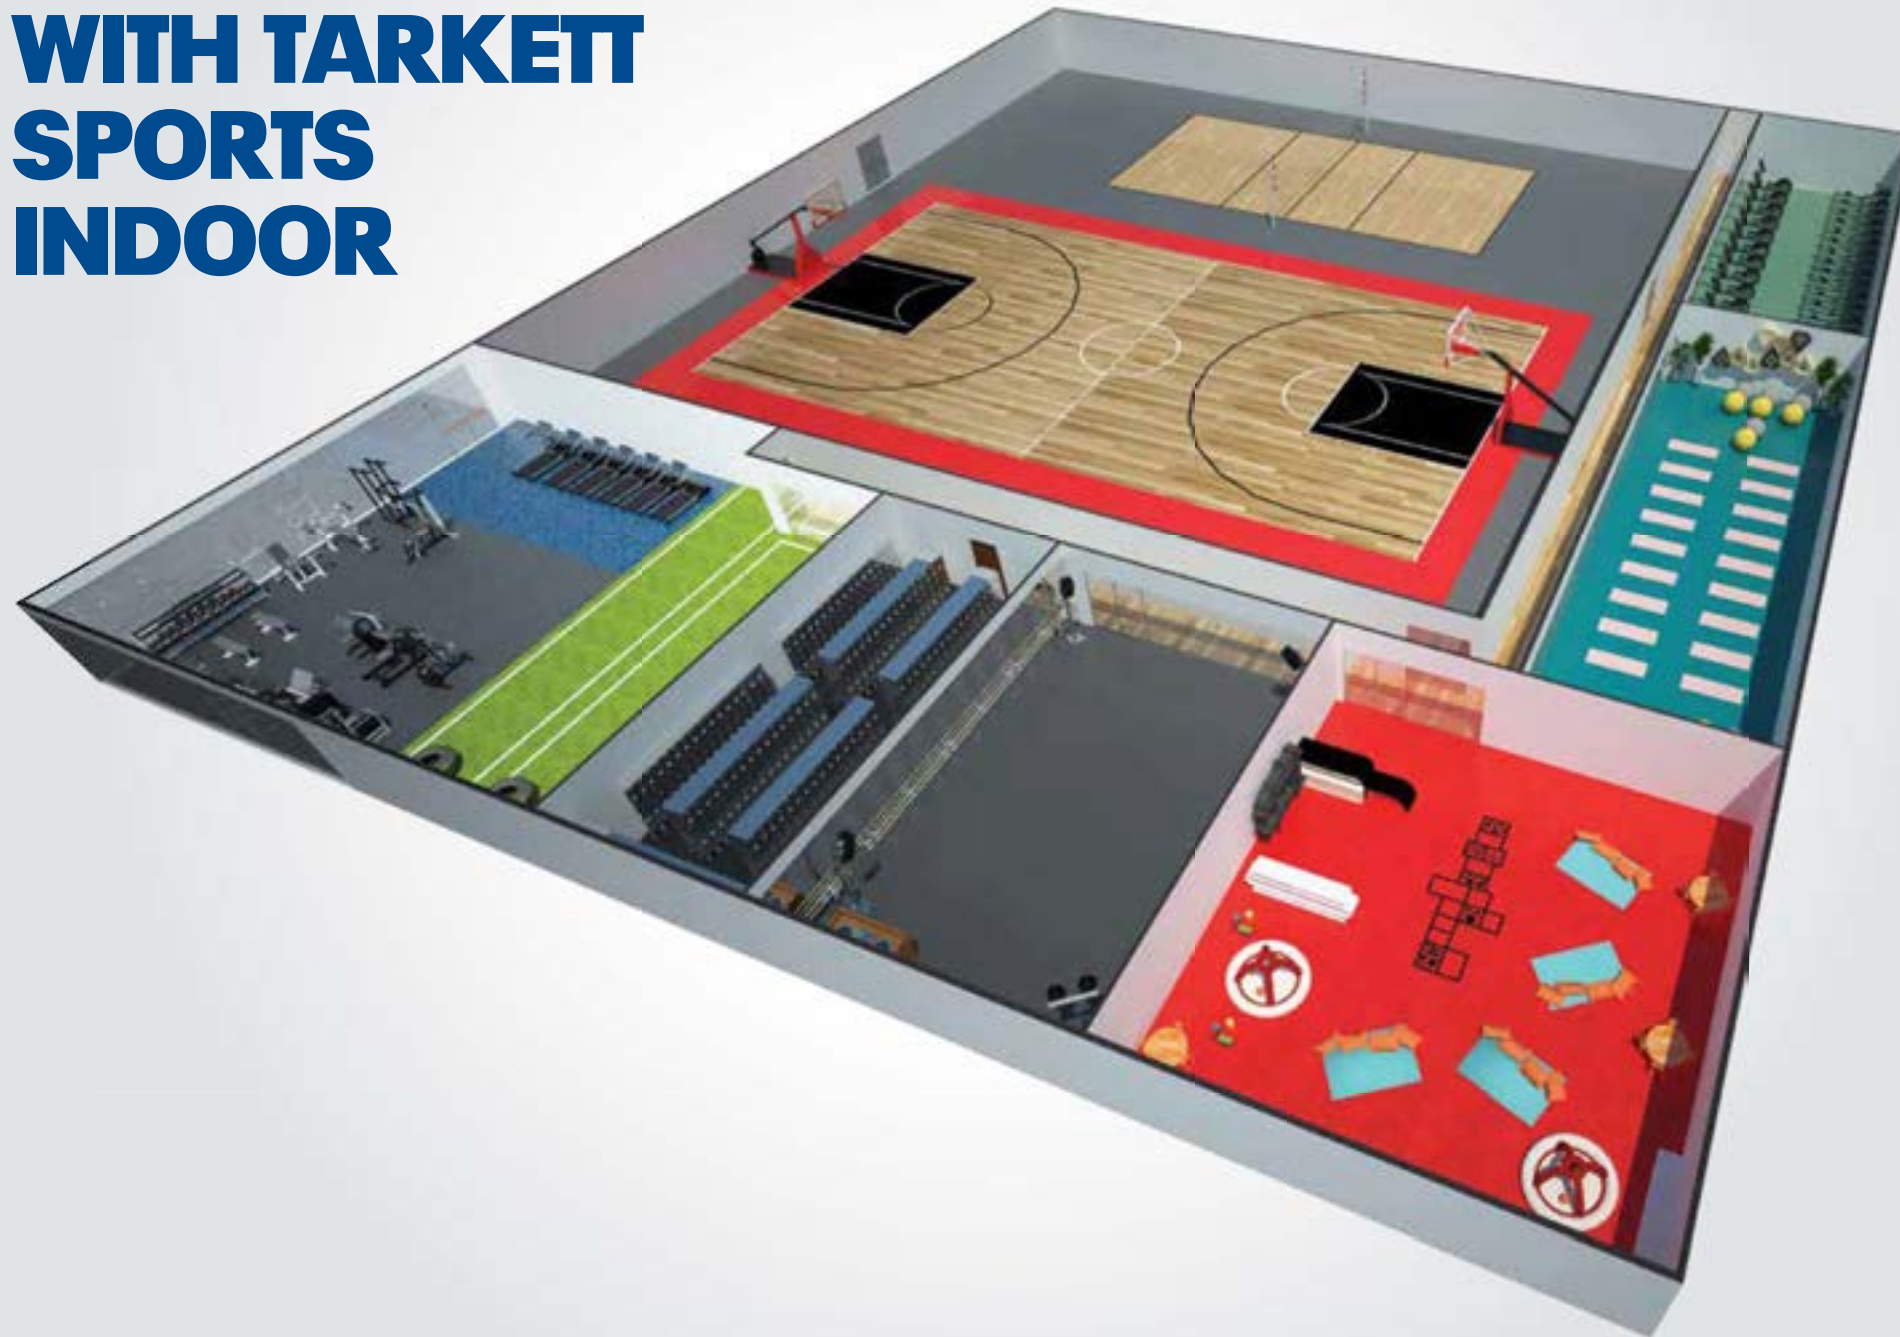

A TURNKEY SOLUTION

WITH TARKETT SPORTS INDOOR

OMNISPORTS

The Game-Changing versatility of Omnisports

Applications: Gymnasium • Daycare • Multi-Purpose Rooms • Cafetorium • Yoga • Martial Arts

DROPZONE

The surface strength of Dropzone rubber flooring

Applications: Weight Rooms • Strength & Cardio Equipment • Spinning • Training Turf • Functional & Extreme Training • Ice Rinks

CLUTHCOURT

Inspiring tradition of ClutchCourt Northern Maple

Applications: Gymnasium (Basketball & Volleyball) • Aerobics • Racquetball

POLYTURF PLUS PAD & POUR

The durable playing surface of PolyTurf Plus Pad & Pour

Applications: Multi-Purpose Rooms • Cafetorium • Gymnasium • Inline Skating

LUMAFLEX

The pinnacle of sports performance with Lumaflex

Applications: Gymnasium • Multi-Purpose Rooms • Inline Skating • Aerobic and Fitness

DANCEFLOOR

Perform at your best with Dancefloor

Applications: Dance Studio • Dance Stage

LINOSPORT

The natural sustainability of LinoSport Linoleum

Applications: Multi-Purpose Rooms • Gymnasium • Daycare

PORTABLE SPORTS FLOORING

The Ultimate Portable Sports System

Applications: Arenas • Temporary Basketball and Volleyball Court • Agility Area • Any Home Application