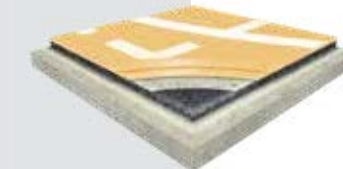

POLYTURF PLUS PAD & POUR

The durable playing surface of PolyTurf Plus Pad & Pour

Applications: Multi-Purpose Rooms • Cafetorium • Gymnasium • Inline Skating